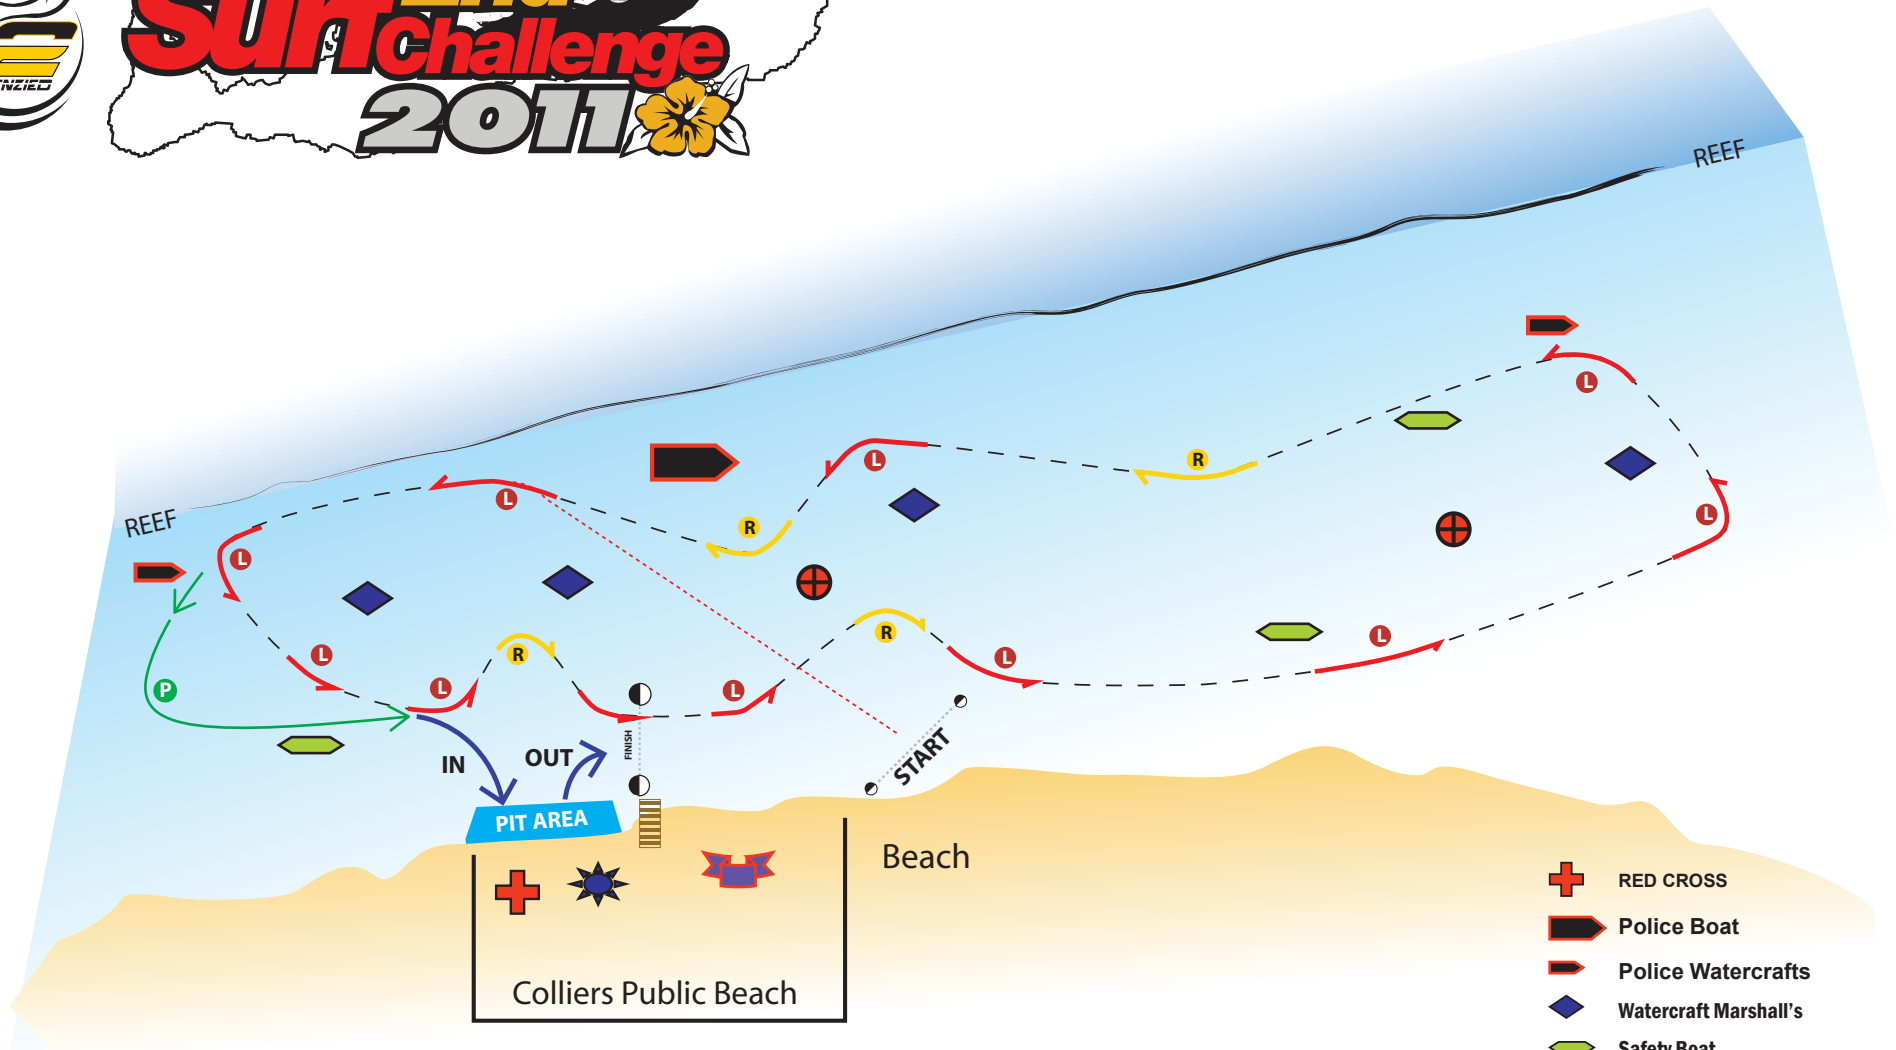

Marshal & Safety Personel Layout

- RED CROSS
- Police Boat
- Police Watercrafts
- Watercraft Marshall's
- Safety Boat
- FIRE Service
- EMT
- LIFE GUARD

Notes

Police boats and watercrafts will be patrolling these general areas to control traffic such as Dive boats, fishing boats, swimmers etc. from entering the race course during a race.

RIGHT TURNS - **YELLOW**
 LEFT TURNS - **RED**
 PENALTY - **GREEN**